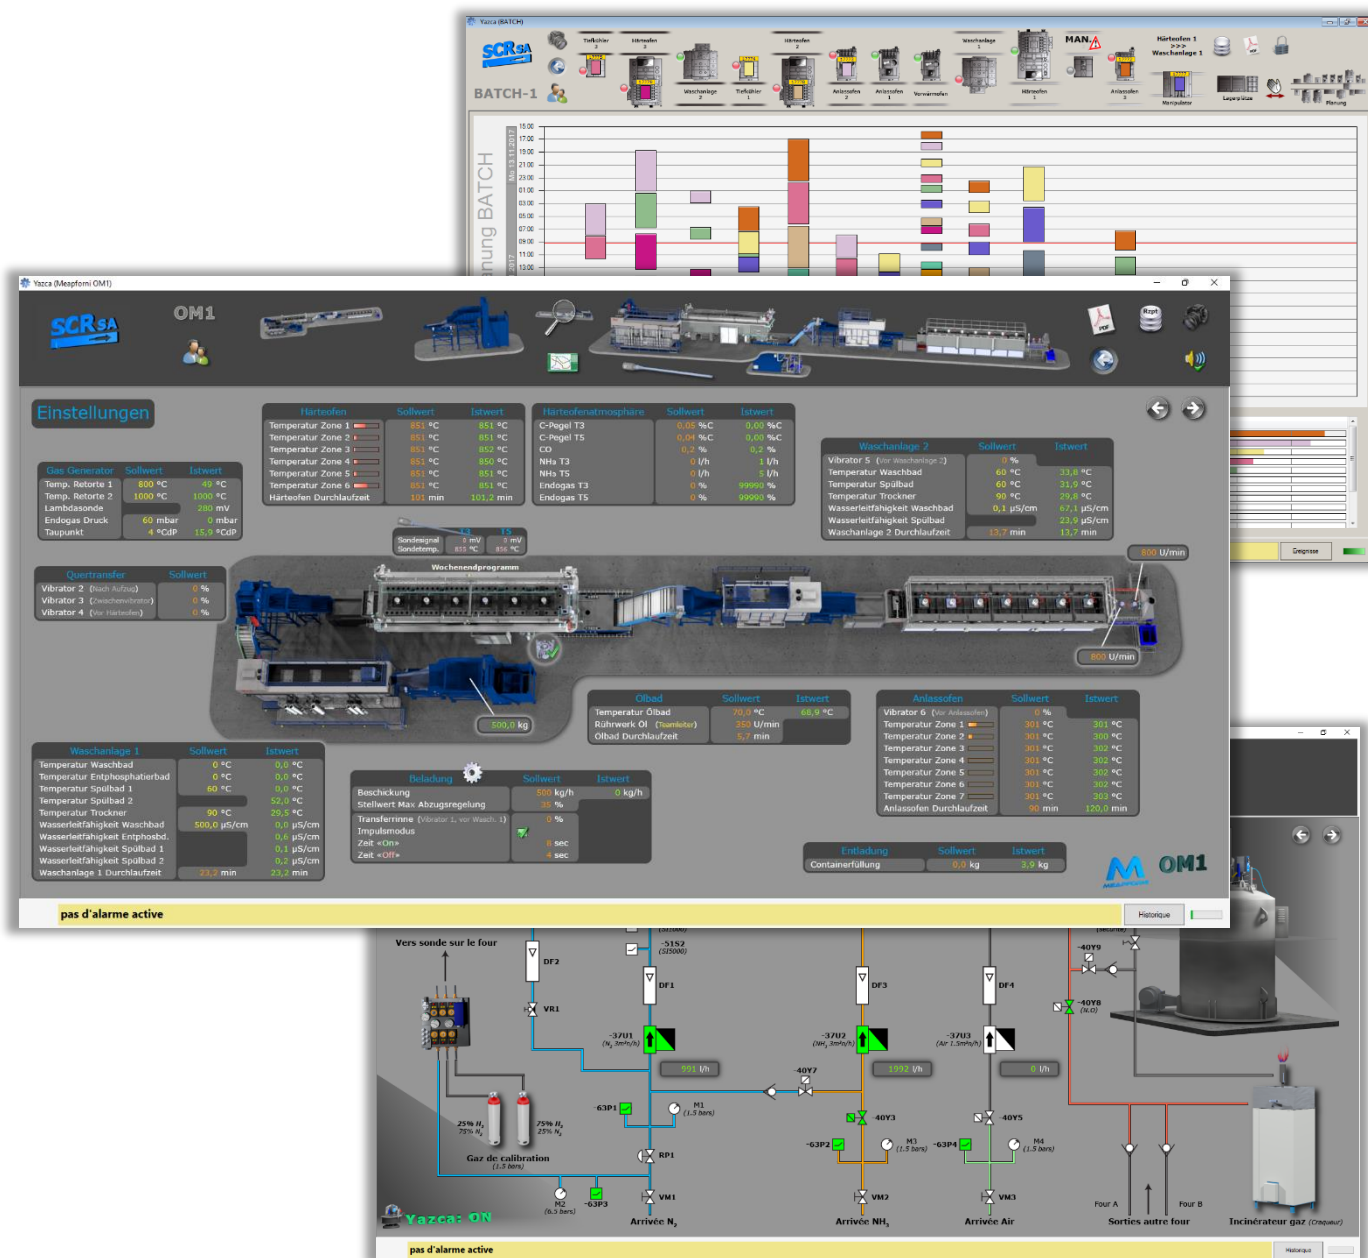

## SCR Supervision

Supervisory Control and Data Acquisition system (SCADA)

- Client-Server architecture (multi-user)
- MySQL databases
- ERP-ready
- Operation on PC running under Windows 10/11